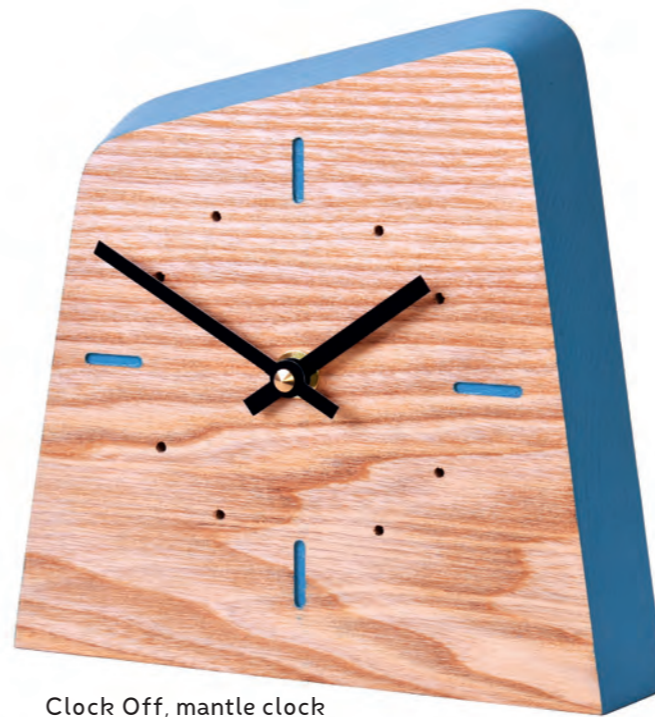

Past Time, mantle clock
 Size: 255 x 118 x 54
 (inc hands) HW076

We use sustainably sourced timber - mainly ash - from local timber yards

Milestone, mantle clock
Size: 225 x 125 x 54 (inc hands) HW072

19:50 clock, mantle clock
Size: 185 x 210 x 35 (inc hands) HW086

Clock Off, mantle clock
Size: 185 x 190 x 44 (inc hands) HW00075

Time Out, mantle clock
Size: 130 x 130 x 54 (inc hands) HW074

Each clock is supplied with a fresh battery

Six O'clock, mantle clock
Size: 128 x 119 x 54 (inc hands) HW073