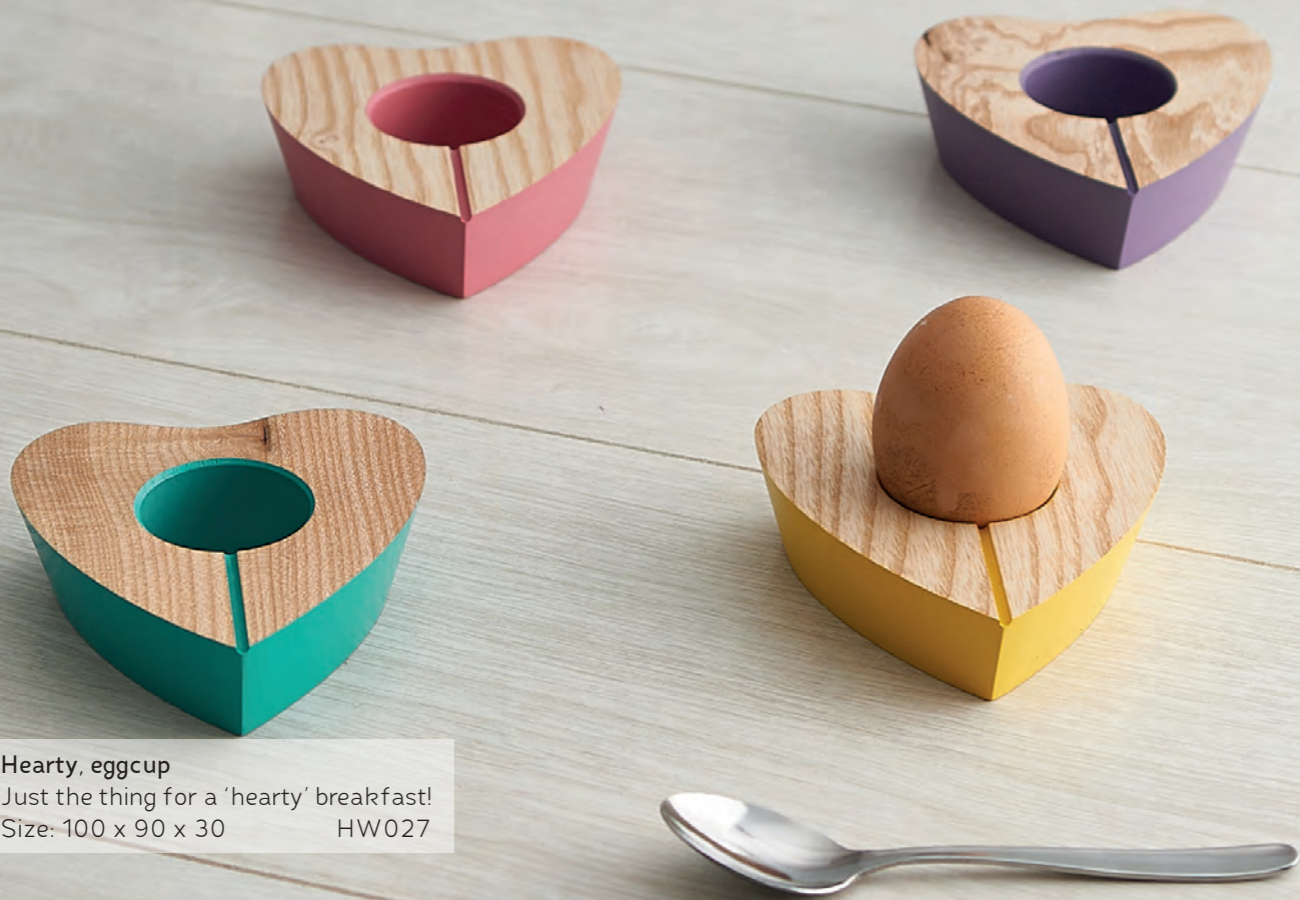

accessories

“Humblewood strikes perfectly the balance between traditional craftsmanship and modern design. Gorgeous quality products and great service; Bob is a joy to work with.”

Kate Tompsett. Happy & Glorious, Canterbury, Kent

Hearty, eggcup
Just the thing for a 'hearty' breakfast!
Size: 100 x 90 x 30   HW027

Coaster sets can be painted in any combination of colours from our range