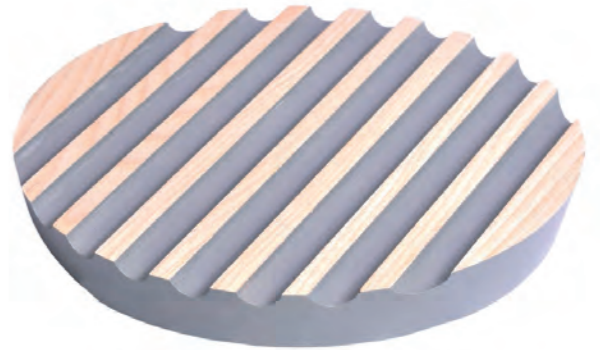

We use sustainably sourced timber - mainly ash - from local timber yards

All items are available in 23 colours, 3 metallics or unpainted oak!

Half-board, chopping board
Size: 300 x 200 x 25
HW068