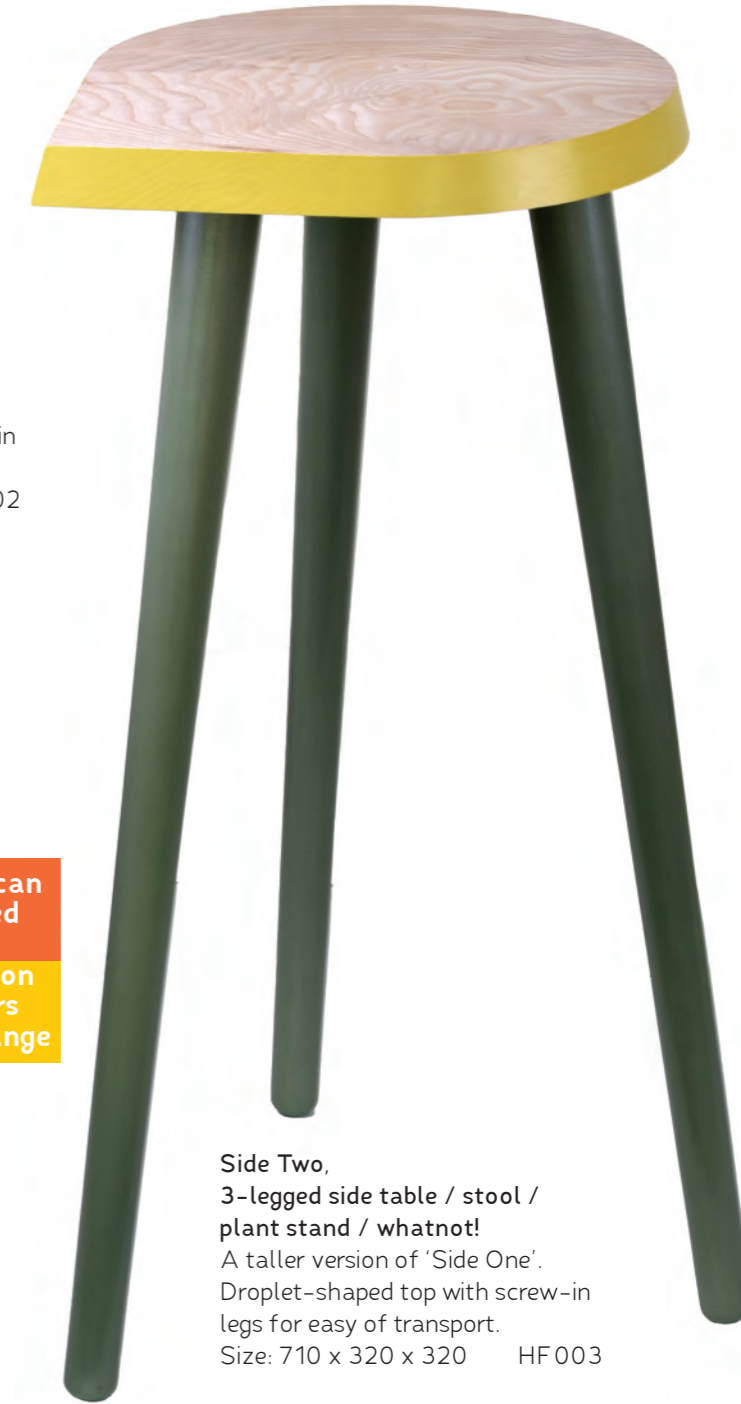

Side Two,
3-legged side table / stool /
plant stand / whatnot!
A taller version of 'Side One'.
Droplet-shaped top with screw-in
legs for easy of transport.
Size: 710 x 320 x 320 HF 003