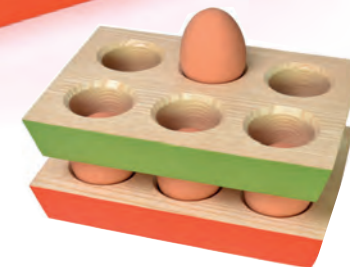

Dollop, honey dripper
Size: 135 x 20   HW056

All items are available in 23 colours, 3 metallics or unpainted oak!