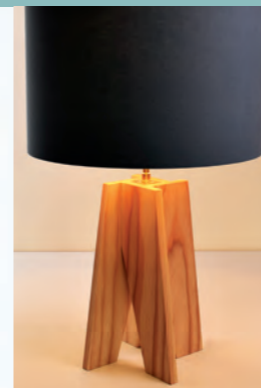

Bobbin, nursery night light c/w shade
Available with a choice of shade designs. Powered by a 12v LED fitted with a USB plug. Supplied with a 3-pin mains adaptor.
Size: 160 x 130 dia HW047