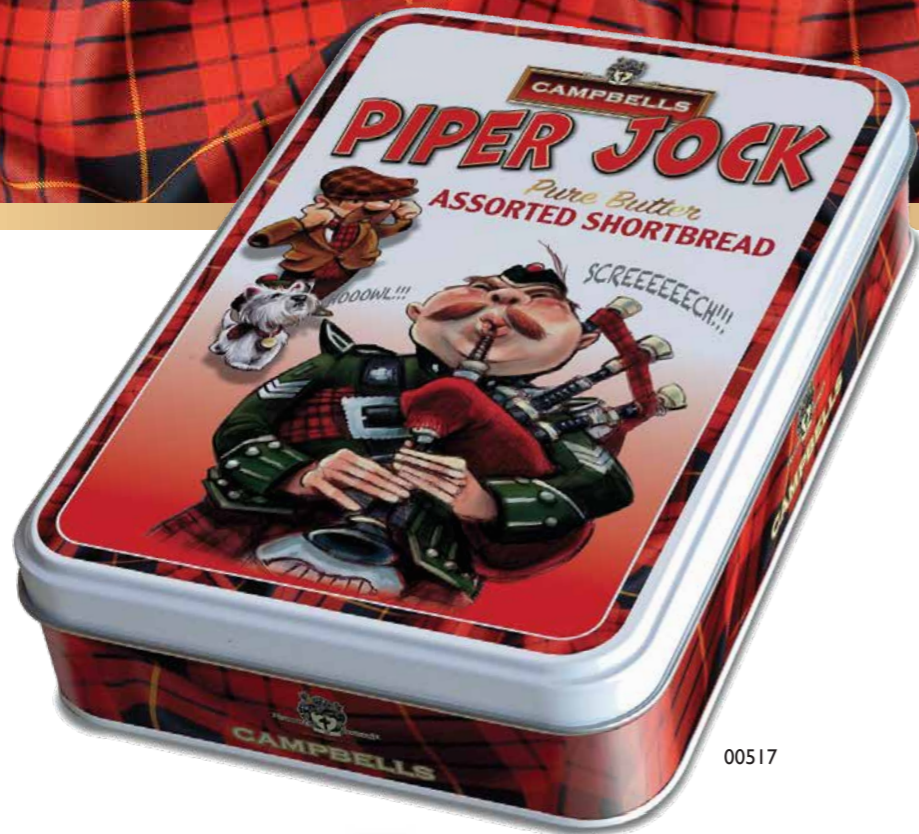

Novelty Gift Tins

00517