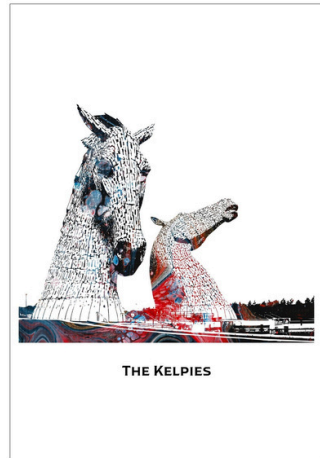

SILVER PLATED CUFFLINKS INCLUDE A SMALL MINDFUL ART
BRANDED PRICE TAG AND COME IN A CUFFLINK BOX.

12MM CUFFLINKS

20MM CUFFLINKS

PRINTED ARTWORK

ALL PRINTED ARTWORK IS DERIVED FROM ORIGINAL ARTWORK. ARTWORK IS PRINTED TO A HIGH QUALITY ON 300GSM WHITE STOCK CARD. PRINTS ARE PACKAGED IN CLEAR CELLOPHANE WITH CARDBOARD BACKING AND MINDFUL ART BRANDING.

A4 LILAC POUR

A4 BLUE/RED POUR

A4 GREEN CLOUD POUR

PRINTED ARTWORK

CITYSCAPE AND LANDMARK PRINTS ARE CREATED USING ORIGINAL ARTWORK. DESIGNS ARE AVAILABLE AS A4 PRINTS.

SCOTLAND

THE KELPIES

GLASGOW