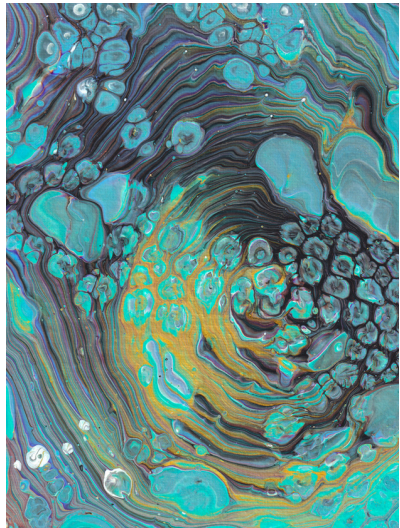

A4 GREEN CLOUD POUR