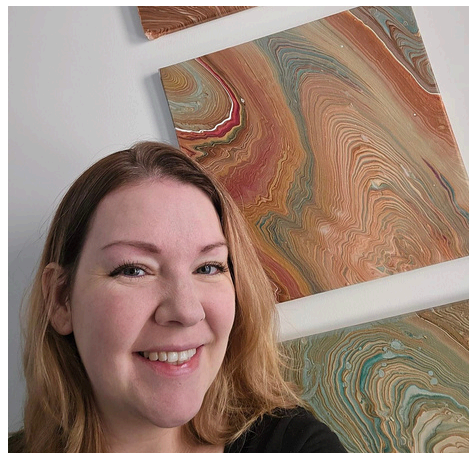

WWW.MINDFULARTUK.COM

Mindful Art

Finding the calm amidst the chaos

UNIQUE FLUID ART ORIGINALS, PRINTS
AND JEWELLERY.

MADE WITH MINDFULNESS

MY STORY

Painting is my 'happy place'. It is where I find my calm, amidst the chaos that is fluid art. As a sufferer of chronic pain and also anxiety, painting helps me find space to be mindful, and to focus on something else, other than my mental and physical symptoms.

I originally started painting as a distraction to try and manage a chronic pain condition. I quickly found that after a few hours of losing myself to the endless possibilities of fluid art, that I would leave my studio virtually pain free! I realised that painting was creating an opportunity for me to practice mindfulness and with it, my symptoms were pushed from my focus. I got lost in the movement and the colours, and in creating the chaos that is fluid art, I found calm.

I hope that Mindful Art can help people heal, in the same way it has done for me

ABOUT MINDFUL ART

At Mindful Art, all artwork is created with mindfulness at its core. As a chronic pain sufferer, Gill uses art to practice mindfulness and manage pain symptoms. Mindfulness is practiced during the creative process and is fundamental to everything that Mindful Art stands for.

Mindful Art is an invitation to see art in a different way, to use it as a form of mindful meditation.

Take a moment away from the chaos of your own life, and appreciate the beautiful chaos of Mindful Art.