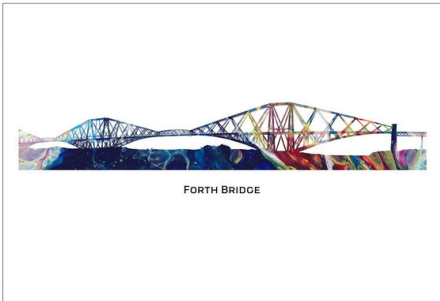

A4 LILAC POUR

A4 BLUE/RED POUR

A4 GREEN CLOUD POUR

PRINTED ARTWORK

CITYSCAPE AND LANDMARK PRINTS ARE CREATED USING ORIGINAL ARTWORK. DESIGNS ARE AVAILABLE AS A4 PRINTS.

SCOTLAND

THE KELPIES

GLASGOW

ST ANDREWS

DUNDEE

EDINBURGH

PRINTED ARTWORK

FOR A FULL LIST OF AVAILABLE CITYSCAPES/LANDMARKS, PLEASE DISCUSS DIRECTLY.

DUNFERMLINE

PERTH

FORTH BRIDGE

KIRKCALDY

EDINBURGH CASTLE

EILEAN DONAN CASTLE

LET'S GET IN TOUCH

WWW.MINDFULARTUK.COM

MINDFUL ART
8 FORTHEAR WYND
GLENROTHES, FIFE
KY7 5BX
mindfulartfife@gmail.com