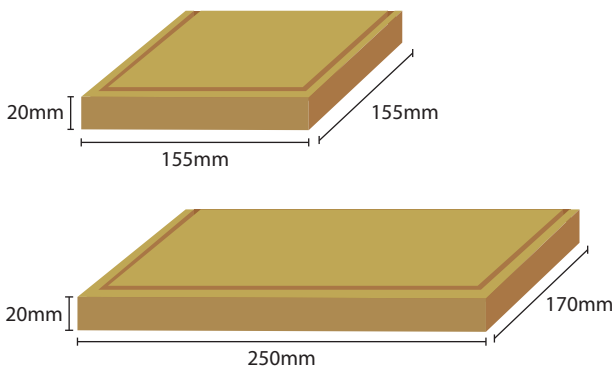

VAT Registration Number: 126 3326 36

Product Dimensions

Heights vary with each product, height of base rails are 5mm

Large letter size packaging
Easy for posting or packing
in luggage

What's in the box?

Some assembly is required but no special skills or tools are needed. For sets with multiple base rails, the rails connect with a close neat jig-saw joint and the silhouettes simply slot in place.