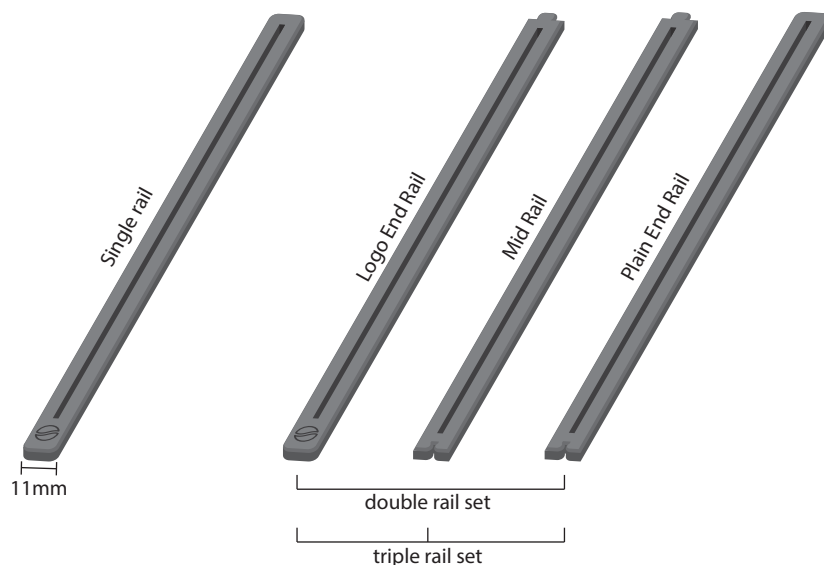

VAT Registration Number: 126 3326 36

Product Dimensions

Heights vary with each product, height of base rails are 5mm

Large letter size packaging
Easy for posting or packing
in luggage

What's in the box?

Some assembly is required but no special skills or tools are needed. For sets with multiple base rails, the rails connect with a close neat jig-saw joint and the silhouettes simply slot in place.