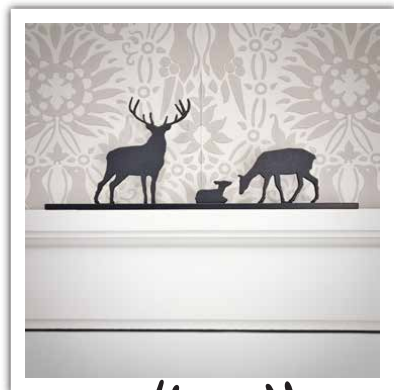

Stag Head Heart

Stag Head Heart	
Product Code	ST-H-SS
Price (ex. VAT)	£5.80
Shadow Shapes online price	£13.95

Red Deer Family

Red Deer Family (Single Rail)	
Product Code	RD-3-SS
Price (ex. VAT)	£7.10
Shadow Shapes online price	£16.95

Squirrel Heart

Squirrel Heart	
Product Code	SQL-H-SS
Price (ex. VAT)	£5.80
Shadow Shapes online price	£13.95

Squirrel Set

Squirrel Set (Double Rail)	
Product Code	SQL-5-SS
Price (ex. VAT)	£8.60
Shadow Shapes online price	£19.95