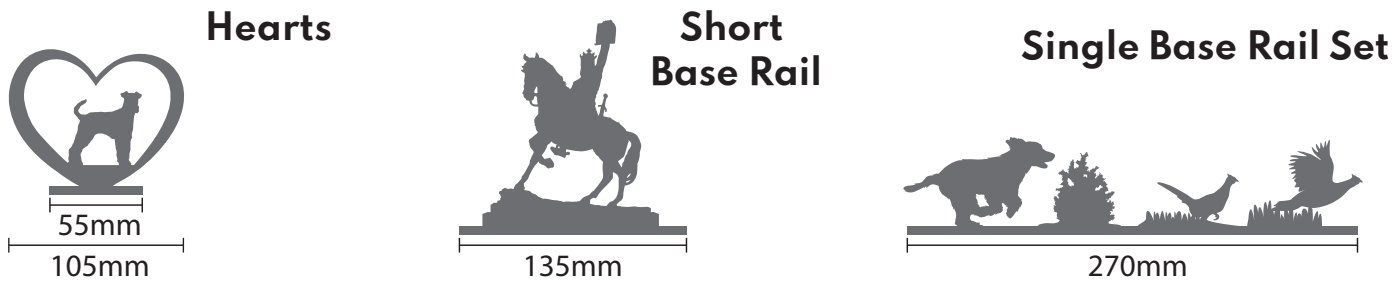

VAT Registration Number: 126 3326 36

Product Dimensions

Heights vary with each product, height of base rails are 5mm

Large letter size packaging
Easy for posting or packing
in luggage

What's in the box?

Some assembly is required but no special skills or tools are needed. For sets with multiple base rails, the rails connect with a close neat jig-saw joint and the silhouettes simply slot in place.