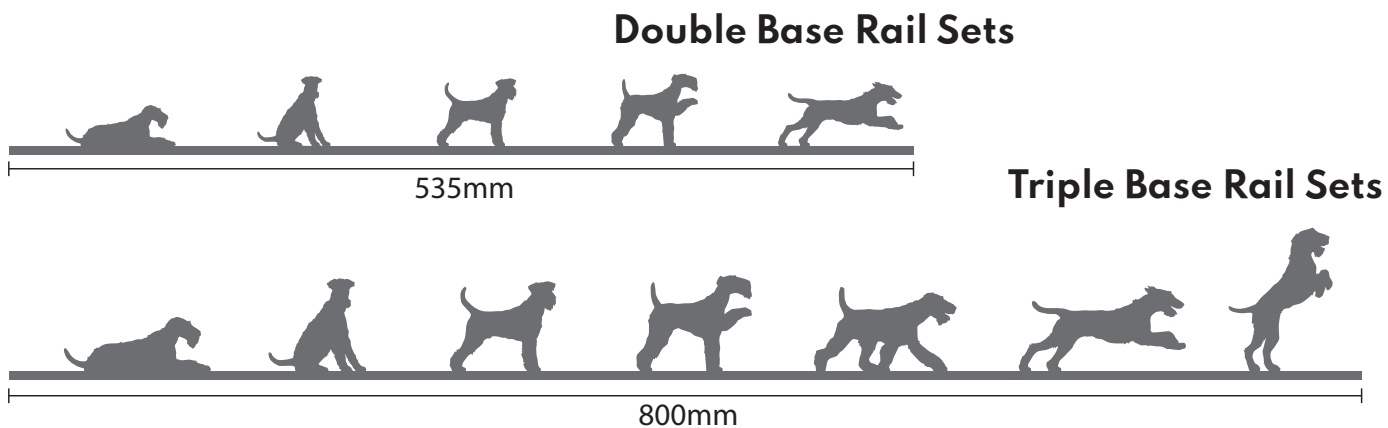

VAT Registration Number: 126 3326 36

Product Dimensions

Heights vary with each product, height of base rails are 5mm

Large letter size packaging
Easy for posting or packing
in luggage

What's in the box?

Some assembly is required but no special skills or tools are needed. For sets with multiple base rails, the rails connect with a close neat jig-saw joint and the silhouettes simply slot in place.

The narrow base-rail design enables the assembled Topper to be placed in unconventional and eye-catching places. So, its easy to share your pets, pastimes or passions with friends, family or work colleagues.