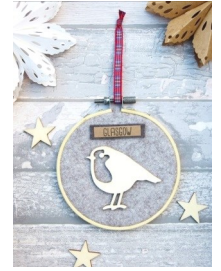

HP RB

FELT HOOP - ROBIN - GLASGOW
ADD ANOTHER TOWN