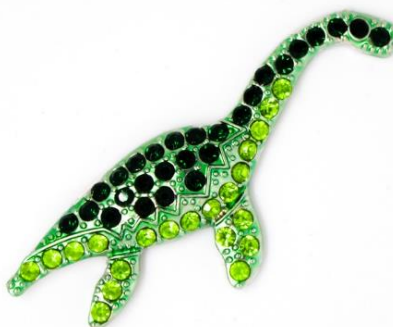

DIAMANTE MAGNETS

Scottish Designs:

Wolf
MG97

White Wolf
MG311

Unicorn
MG110

Unicorn Body
MG132

Lochness
MG119

Nessie in Water
MG146