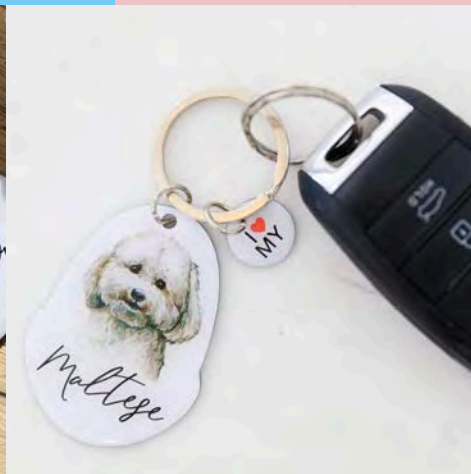

EXOTIC

PLAQUES

- Sentimental occasions and gifts from 'family' to 'strength' and 'home'
- Gift boxed
- Size - 0.8 X 12.2 X 14.2 cm

Mugs, Frames, Pillows & more available in each design.

BEST SELLERS

SPLOSH

PET KEYRINGS

- Available on a spinner stand - Holds 32 designs & 6 of each design
- Cat, dog and general pet keyrings
- Includes the most popular dog breed names for the UK with charming illustrations to match
- Size - 0.10 X 4 X 5.5cm
- Ideal on cash desks for impulse buys!
- Small personal touch - ideal as a gift and for yourself!

PET MAGNETS

- Available on a spinner stand - holds 32 designs
- Cat, Dog and general pet Magnets
- Includes the most popular dog breed names with charming illustrations to match
- Size - 6 X 8 cm
- Ideal on cash desks for impulse buys!
- Small personal touch - ideal as a gift and for yourself!