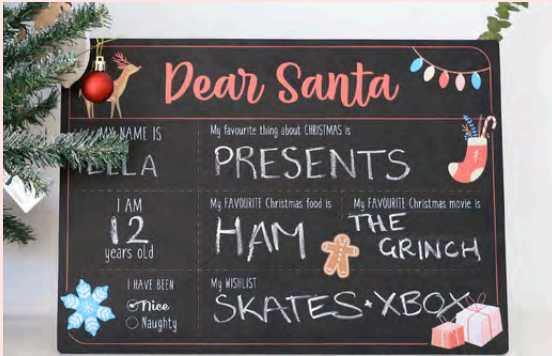

CHRISTMAS

WE ARE CONSISTANTLY ADDING TO OUR SPLOSH RANGES, ENQUIRE FOR MORE!

SPLOSH CHRISTMAS

- Coasters, Keepsakes, Santa Chalk Boards, Festive Seamless Glasses.
- Colourful & Traditional Designs Available.

Keepsakes -

CDU Available.

Size - 0.5 X 7.5 X 8.5 cm

Coasters -

CDU Available.

Size - 0.5 X 11 X 11 cm