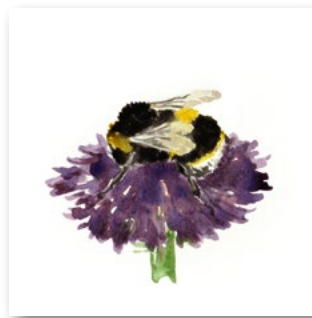

LP14 - Sheep

LP15 - Snowdrops

LP16 - Toadstool

LP17 - Mouse

LP18 - Owl

LP19 - Squirrel

LP20 - Apple

Original Watercolour Paintings

WHOLESALE PRICE: £25

RETAIL PRICE: £45 - £50

PACK SIZE: 4 (£100 per pack - same or mixed designs)

OWP01 - Thistle

OWP02 - Bee Purple

OWP03 - Bee Pink

OWP04 - Ladybird

OWP05 - Wren