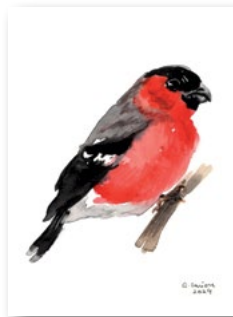

B14 - Edible

B15 - Frog

A6 (10.5 x 14.8 cm) / A5 (14.8 x 21 cm) Prints

Inkjet print on 200 gsm cartridge paper. Ask for personalised quote for giclee.

Packaged in a cello bag with cardboard backing.

WHOLESALE PRICE: A6 - £2.5 / A5 - £4

RETAIL PRICE: A6 - £6 / A5 - £10

PACK SIZE: 5 (£12.5 / £20 per pack)

P01 - Blackbird

P02 - Chaffinch

P03 - Swallow

P04 - Mallard

P05 - Robin

P06 - Puffin

P07 - Bullfinch

P08 - Blue Tit

P09 - Wren

P10 - Sparrow

P11 - Cardinal

P12 - Nuthatch

P13 - Little Owl

P14 - Goldfinch