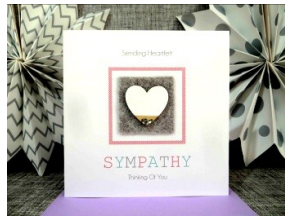

FELT FABRIC, HAND-PAINTED WOOD AND GLITTER: Sold in Packs of 6

Made with a Square of Felt Fabric, Hand-Painted Wooden Shape and Biodegradable Glitter.

GSD01
HAPPY BIRTHDAY

NBR F01
HAPPY BIRTHDAY - AGE
(18,21,30,40,50,60,70,80,90)

WD F02
WEDDING

GL F01
A NEW BABY GIRL

WL F01
WELL DONE

RT F01
RETIREMENT

HM F02
NEW HOME

BY F01
A NEW BABY BOY

WD F01
WEDDING - HAPPILY EVER AFTER
ANNIVERSARY - SENDING LOVE
ENGAGEMENT - LOVE IS IN THE AIR

SYM F01
SYMPATHY