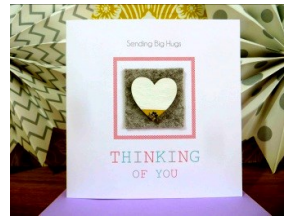

FELT FABRIC, HAND-PAINTED WOOD AND GLITTER: Sold in Packs of 6

Made with a Square of Felt Fabric, Hand-Painted Wooden Shape and Biodegradable Glitter.

GSD01
HAPPY BIRTHDAY

NBR F01
HAPPY BIRTHDAY - AGE
(18,21,30,40,50,60,70,80,90)

WD F02
WEDDING

GL F01
A NEW BABY GIRL

WL F01
WELL DONE

RT F01
RETIREMENT

HM F02
NEW HOME

BY F01
A NEW BABY BOY

WD F01
WEDDING - HAPPILY EVER AFTER
ANNIVERSARY - SENDING LOVE
ENGAGEMENT - LOVE IS IN THE AIR

SYM F01
SYMPATHY