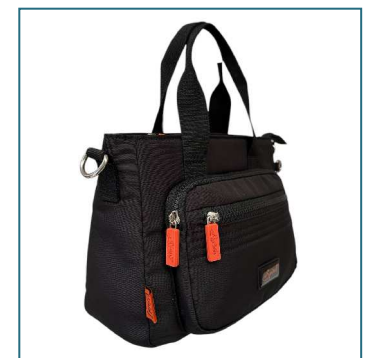

Black | Midnight Blue | Apollo Grey | Sage Mist
Cool Stone | Earth Taupe | Flame Orange

Westerleigh

25W x 18H x 14D **£15.95**

Black | Midnight Blue | Apollo Grey | Sage Mist
Cool Stone | Earth Taupe | Flame Orange