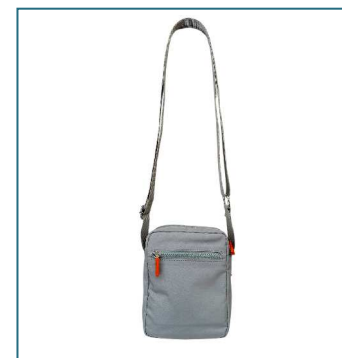

Cabot

16W x 19.5H x 11D **£10.95**

Black | Midnight Blue | Apollo Grey | Sage Mist
Cool Stone | Earth Taupe | Flame Orange RRP £29.99