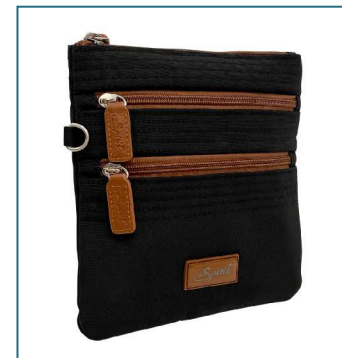

4512

19W x 19.5H x 3D **£7.95**

Black | Navy

RRP £22.99

Navy/Lt Grey | Lt Grey/Navy | Coral/Lt Grey | Jade/Lt Grey

Black/Tan | Navy/Tan