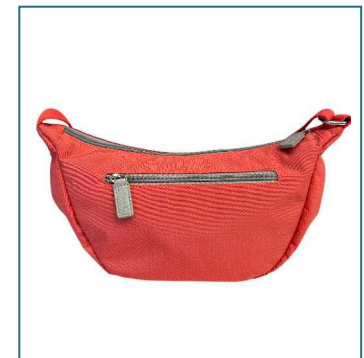

8711

28W x 16H x 10D **£8.95**

Black | Navy

RRP £24.99

Navy/Lt Grey | Lt Grey/Navy | Coral/Lt Grey | Jade/Lt Grey

Black/Tan | Navy/Tan