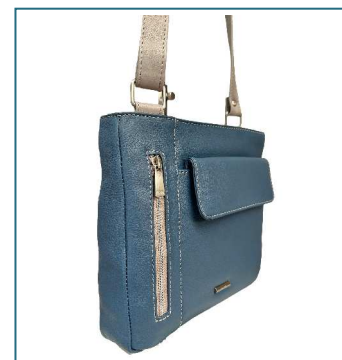

899S

260W x 230H x 60D

£26.95

Black | Navy | Tan

RRP £74.99

Black/Tan | Navy/Tan | Blue/Dove Grey | Blue/Navy