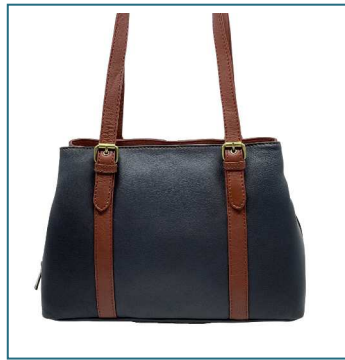

816C

310W x 210H x 115D

£34.95

Black | Navy | Tan

RRP £99.99

Black/Tan | Navy/Tan | Blue/Dove Grey | Blue/Navy