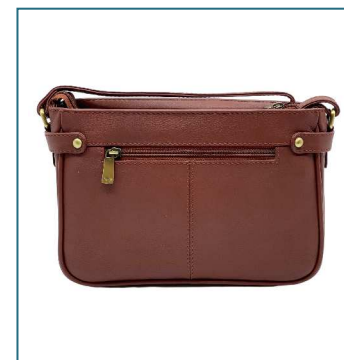

844

250W x 165H x 80D

£19.95

Black | Navy | Tan

RRP £54.99

Black/Tan | Navy/Tan | Blue/Dove Grey | Blue/Navy