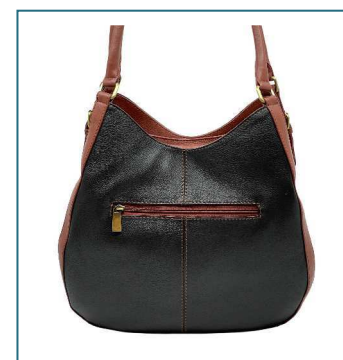

RRP £69.99

Black/Tan | Navy/Tan | Blue/Dove Grey | Blue/Navy

875

320W x 300H x 130D

£34.95

Black | Navy | Tan

RRP £99.99

Black/Tan | Navy/Tan | Blue/Dove Grey | Blue/Navy