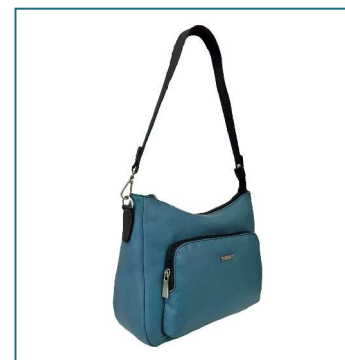

8105

250W x 200H x 90D

£29.95

Black | Navy | Tan

RRP £84.99

Black/Tan | Navy/Tan | Blue/Dove Grey | Blue/Navy