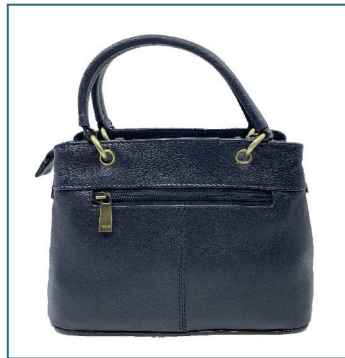

RRP £39.99

Spring/Summer 2025
The Heritage Collection

6145

240W x 170H x 100D

£26.95

Black | Cognac | Navy

RRP £74.99

6158