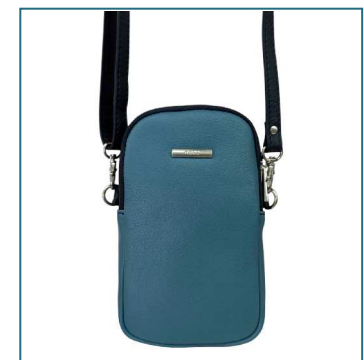

8114

100W x 180H x 40D

£12.95

Black | Navy | Tan

RRP £34.99

Black/Tan | Navy/Tan | Blue/Dove Grey | Blue/Navy

Spring/Summer 2025
The Vintage Collection

8124