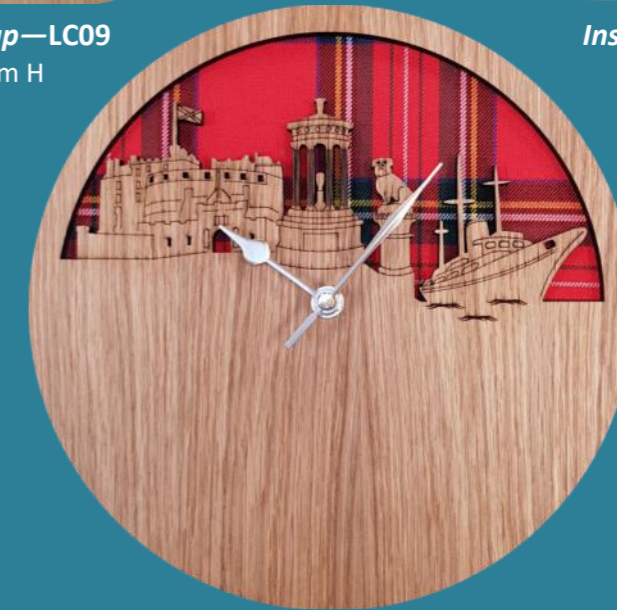

Highland Cow Clock—LC14
23 cm W x 25 cm H

Stag Clock—LC16
25cm Diameter

All our clocks are offered with a number of tartans, To view the most up to date selection of tartans available, please visit our website www.LTCreations.co.uk

Framed Scotland Map—LC09
14.5 cm W x 21 cm H

Inset Scotland Map—LC08
12 cm W x 18.5 cm H

Edinburgh Skyline—LC02
25cm Diameter

All our clocks are produced from oak veneered wood and coated with teak oil to enhance the finish and preserve their condition.

Scotland Skyline—LC01
25cm Diameter

Glasgow Skyline—LC03
25cm Diameter

Whisky Barrel Clocks

**Small Tweed
Mantle Clock—C02**
20 cm H

Small Mantle Clock—C06
20 cm H

**Medium Tweed
Wall Clock—C03**
32 cm H

Twin Stave Wall Clock
22cm W x 38 cm H