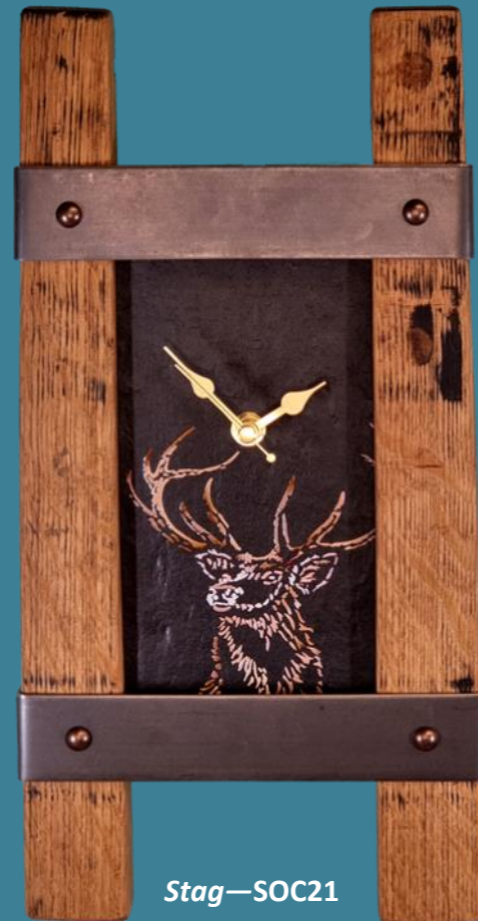

Coo—SOC14

Stag—SOC24

Thistle—SOC34

Slate Twin Stave Clock— 22cm W x 38cm H

Our Stone & Oak range of clocks are all lovingly handmade from reclaimed Scottish oak whisky barrels & feature a slate centrepiece with vibrant artwork.

Coo—SOC11

Stag—SOC21

Thistle—SOC31

All our clocks are fully boxed, complete with protective fittings to prevent damage to the clock hands and mechanism during transport.

Slate Hangers

Slate Hanger— 10cm W x 13cm H