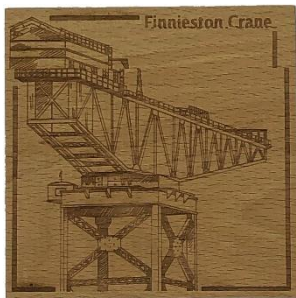

GLASGOW FINNESTON CRANE
CO1-007-E