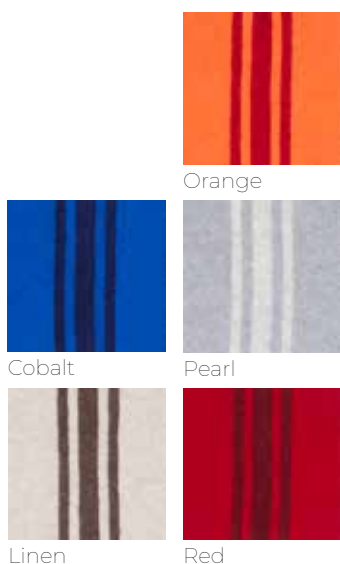

Cobalt

Dusky Pink

Ivory

Khaki

Lemon

Orange

Pearl

Red

White

**Kilcarra  
Floral Scarf**  
M21-326

Scarf  
100%  
Lambswool

Photo  
Rose  
  
Size  
One Size

**Stripe Flower  
Scarf**  
M21-329

Scarf  
100%  
Lambswool

Photo  
Orange  
  
Size  
One Size

**Pom Pom Collar** Scarf  
M21-322 100%  
Lambswool

Photo  
Emerald

Size  
One Size

Charcoal

Pear

Cobalt

Rose

Emerald

Rust