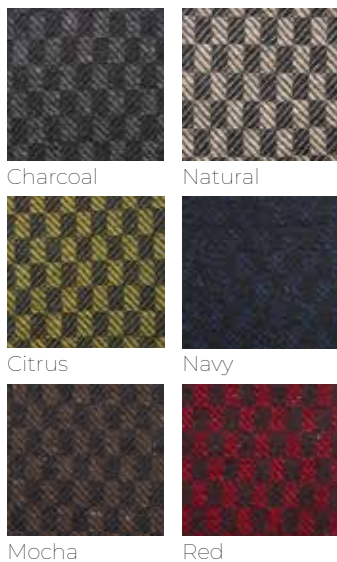

Checkerboard Scarf
A18-101

Scarf
80%
Lambswool
20% Mohair

Photo
Mocha

Size
One Size