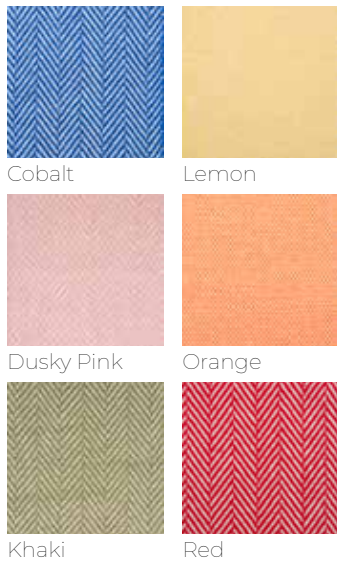

**Autumn  
Sailor Pack**  
M22-344.6

Hat Set  
100% Pure  
New Wool

Photo  
Classic

Size  
One Size

**Rainbow  
Sailor Pack**  
M22-344.6

Hat Set  
100% Pure  
New Wool

Photo  
Rainbow

Size  
One Size

**Candy  
Sailor Pack**  
M22-344.6

Hat Set  
100% Pure  
New Wool

Photo  
Candy

Size  
One Size

**Zig Zag Beanie**  
M20-265

Beanie  
95% Virgin  
Wool  
5% Cashmere

Photo  
Cobalt  
Size  
One Size

**Fisherman Beanie**  
M22-342