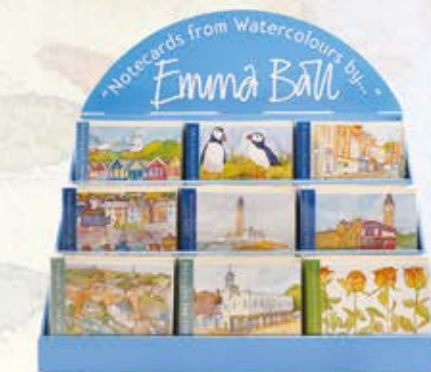

Welcome....

...to our new Scottish regional catalogue. In here you'll find all of Emma's Scottish imagery and products- shown by area. Although this catalogue shows all of what is directly available- we are also able to take any of the single images shown and 'bespoke' them for you or we can create a true bespoke project for you too! Examples below...

We have updated and refreshed Argyll and Bute for this year, hopefully over the coming year or two we'll be adding and updating others too- do come and talk to us! Towards the back of this catalogue are samples of our more general ranges, Tweedies- created especially for us, for you by Abigail Mill, we've grown this range by adding more Ginger Coos products and tins too! Sheep in Sweaters are new too, and the ever popular Woolly Puffins. ** Our Scotland calendar proved popular last year so we'll be designing a new one ready for May!