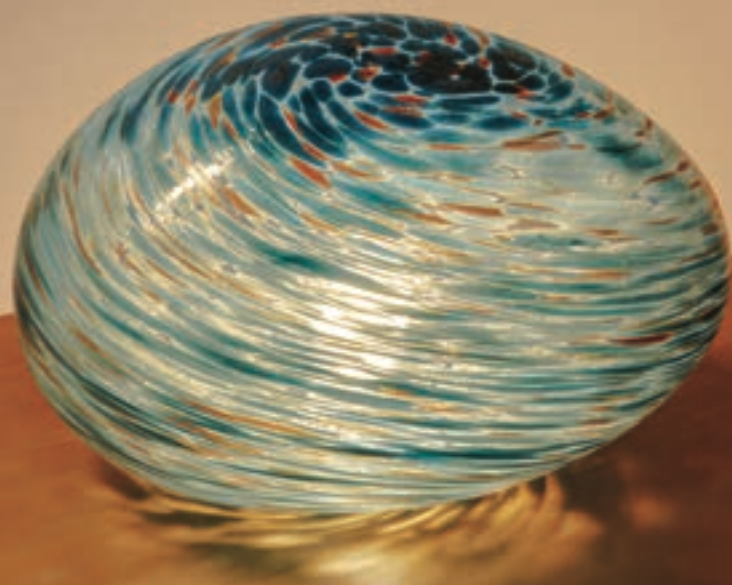

LP045
Botanical Leaf

LP046
Blooming Branches

LP047
Dandelions

LP035
Firework

LP033
Vector Art

UNIQUENESS GUARANTEED

Craftsmanship is at the heart of our glass lamps, so each lamp is hand-blown using traditional methods. The true art form, however, lies within the techniques using a variety of patented technologies, such as combining single and/or multiple coloured glaze powder. This has resulted in a clear display of textures and layers that are unique to every single piece.