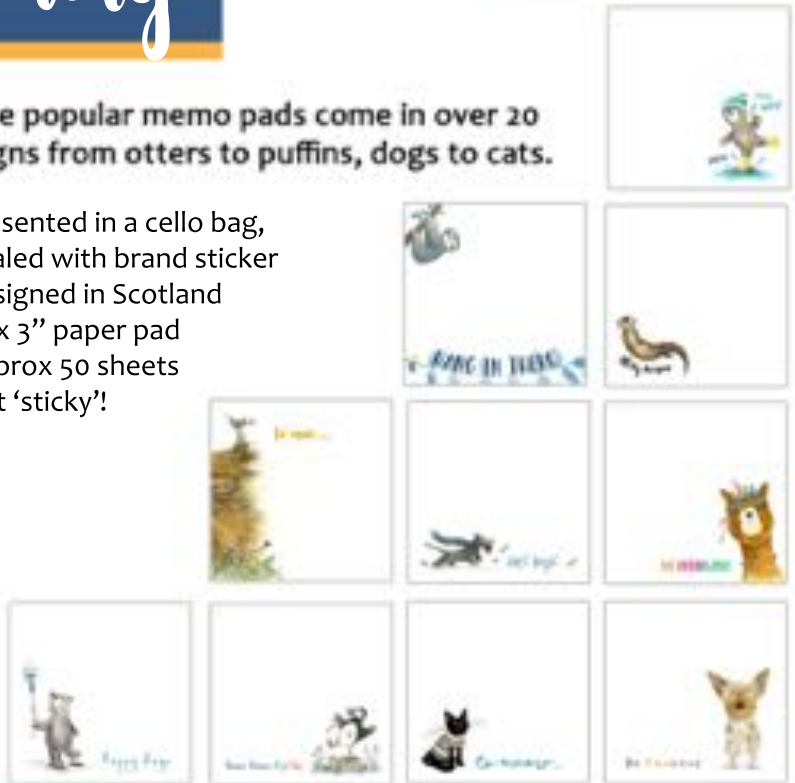

Designs include: Scottie Dog, Pug, Heelan Coo, Cats, Bunny, Swimming Otter, Raining Bear, Dancing Puffin, Woodland Fox, Pigeon & Wreath Bears

Best Sellers

GREETINGS CARDS

With over 165 greeting card designs, here are just a few of the best sellers

- > Printed in Scotland, 15cm x 15cm and blank inside
- > Packaged in a compostable cello bag

Card designs can be made available on any product in the range!

CHRISTMAS CARDS

View the full collection in the catalogue online
www.catherine-redgate.co.uk/shop

Stationery

MEMO PADS

These popular memo pads come in over 20 designs from otters to puffins, dogs to cats.

- > Presented in a cello bag, sealed with brand sticker
- > Designed in Scotland
- > 3" x 3" paper pad
- > Approx 50 sheets
- > Not 'sticky'!