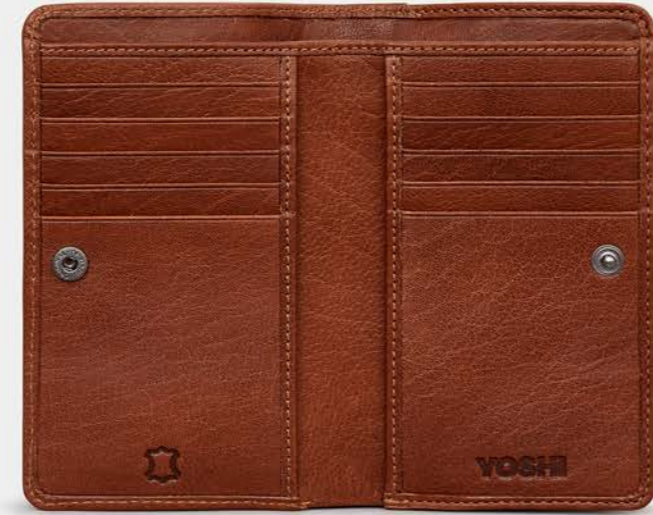

**YB241 COW 8**  
**TWEED & BROWN LEATHER CROSS BODY / SHOULDER BAG**  
**£33.20**  
**RRP £83**

**YB230 COW 1**  
**BLACK LEATHER MULTIWAY GRAB BAG**  
**£35.60**  
**RRP £89**

**YB230 COW 8**  
**TWEED & BROWN LEATHER MULTIWAY GRAB BAG**  
**£35.60**  
**RRP £89**

**YB214 COW 1**  
**BLACK LEATHER CROSS BODY BAG**  
**£23.60**  
**RRP £59**

**YB214 COW 8**  
**TWEED & BROWN LEATHER CROSS BODY BAG**  
**£23.60**  
**RRP £59**

**Y1257 COW 1**  
**BLACK LEATHER ZIP ROUND PURSE**  
**£15.60**  
**RRP £39**

**Y1089 COW 1**  
**BLACK LEATHER FLAP OVER PURSE**  
**£13.20**  
**RRP £33**

**Y1089 COW 8**  
**TWED & BROWN LEATHER FLAP OVER PURSE**  
**£13.20**  
**RRP £33**

**Y1257 COW 8**  
**TWED & BROWN LEATHER ZIP ROUND PURSE**  
**£15.60**  
**RRP £39**

**Y1218 COW 1**  
**BLACK LEATHER CARD HOLDER**  
**£5.20**  
**RRP £13**

**Y1218 COW 8**  
**TWED & BROWN LEATHER CARD HOLDER**  
**£5.20**  
**RRP £13**

**Y1321 COW 1**  
**BLACK LEATHER ZIP TOP PURSE**  
**£7.60**  
**RRP £19**