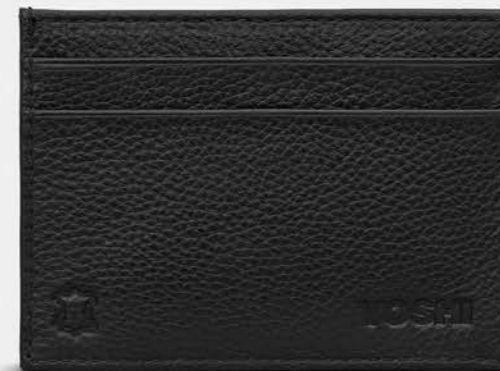

**Y1089 COW 1**  
**BLACK LEATHER FLAP OVER PURSE**  
**£13.20**  
**RRP £33**

**Y1089 COW 8**  
**TWED & BROWN LEATHER FLAP OVER PURSE**  
**£13.20**  
**RRP £33**

**Y1257 COW 8**  
**TWED & BROWN LEATHER ZIP ROUND PURSE**  
**£15.60**  
**RRP £39**

**Y1218 COW 1**  
**BLACK LEATHER CARD HOLDER**  
**£5.20**  
**RRP £13**

**Y1218 COW 8**  
**TWED & BROWN LEATHER CARD HOLDER**  
**£5.20**  
**RRP £13**

**Y1321 COW 1**  
**BLACK LEATHER ZIP TOP PURSE**  
**£7.60**  
**RRP £19**

**Y1321 COW 8**  
**TWED & BROWN LEATHER ZIP TOP PURSE**  
**£7.60**  
**RRP £19**

**Y2378 COW 1**  
**BLACK LEATHER MEN'S WALLET**  
**£8.80**  
**RRP £22**

**Y2378 COW 8**  
**TWEED & BROWN LEATHER MEN'S WALLET**  
**£8.80**  
**RRP £22**