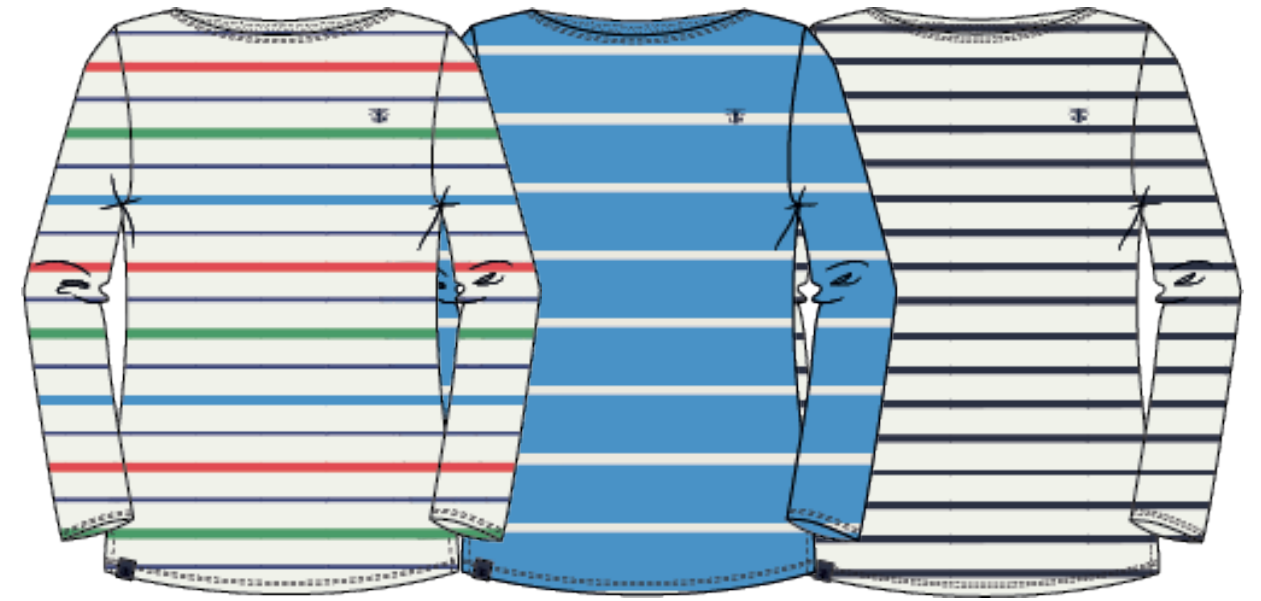

Beachcomber - Dandelion

Beachcomber Long - Azure Blue Stripe

Ladies SS 2024

Laurel Gilet

100% Repeve, Recycled Synthetic Fill | 160g
Water Repellent Outer
Colours: Navy | Coconut | Poppy
Sizes: 8-20

Alicia

Cotton Rich Waterproof Coat | Striped Lining
5000 WP | 5000 BR
Colours: Pistachio | Brushwood
Sizes: 8-20

Striped Lining
Soft Jersey Lining

Alicia - Pistachio

Ladies SS 2024

Cotton Stretch Collection

Causeway Short Sleeve T-Shirt

Cotton Stretch Jersey | 95% Cotton 5% Spandex | 200g
Colours: Seagrass Blue Poppy Stripe | Indigo Stripe | Soft Green Floral
Sizes: 8-20

Ladies SS 2024

Cotton Stretch Collection

Causeway Long Sleeve

Cotton Stretch Jersey | 95% Cotton 5% Spandex | 200g
Colours: Seagrass Blue Poppy Stripe | Azure Blue Stripe | Cloud Midnight Stripe
Sizes: 8-20