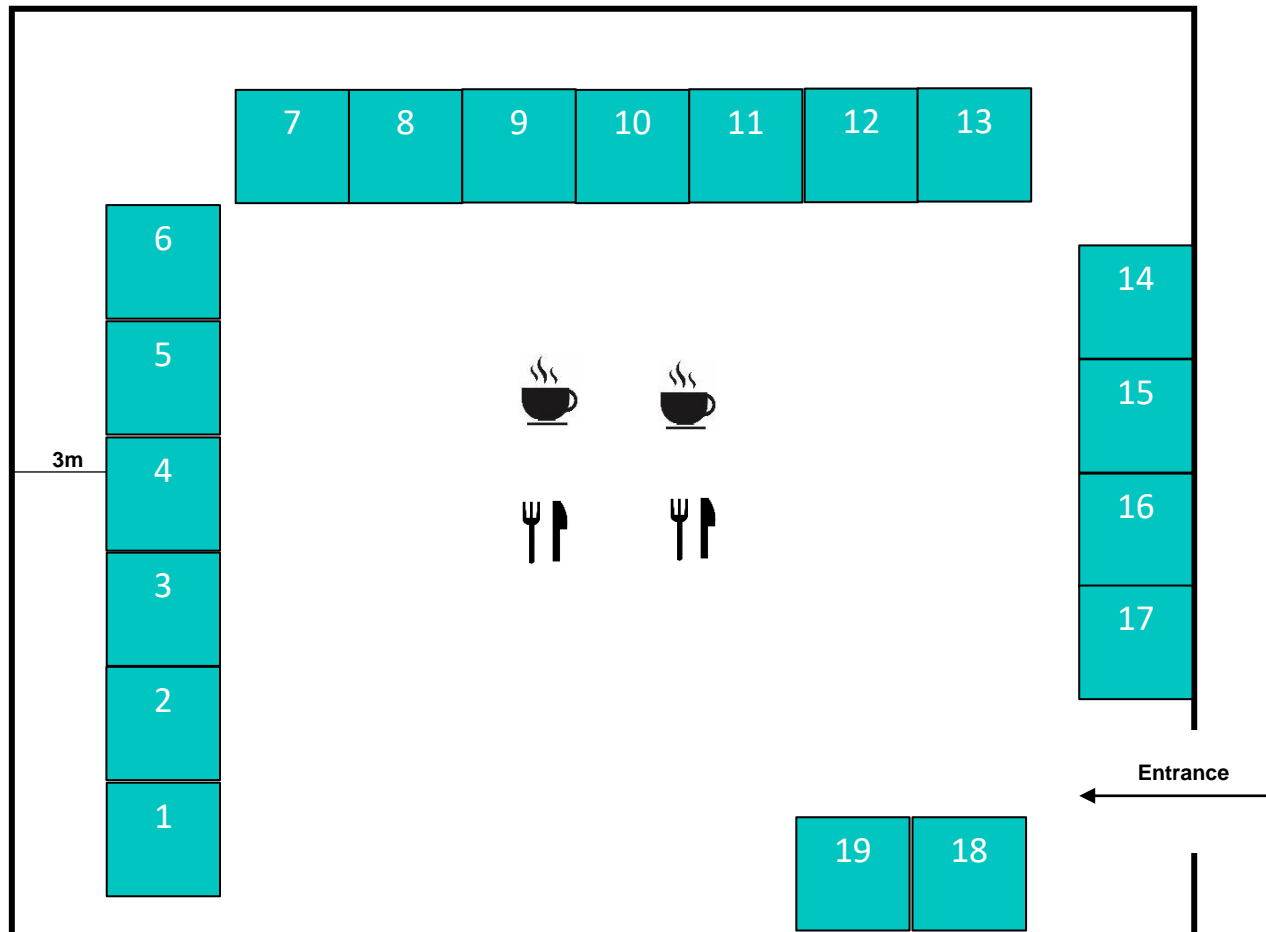

EXHIBITION FLOORPLAN

List of Exhibiting Companies

1. L3Harris
2. Rohde & Schwarz GmbH & Co. KG
3. Available
4. Available
5. PROCITEC GmbH
6. Available
7. Available
8. Inzpire Ltd
9. Novator Solutions - Combitech
10. Raytheon Technologies
11. Kirintec
12. Roke
13. CRFS
14. Thales
15. AP-Flyer
16. Patria
17. Robin Radar
18. PLATH GmbH & Co. KG
19. Estonian MOD

KEY

*Not to scale, final measurements to be confirmed